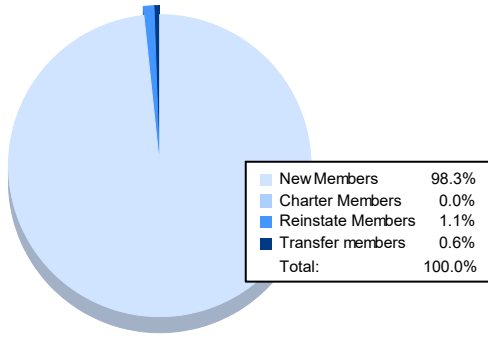

Year	New Clubs	Dropped Clubs	Gain/ Loss Clubs	New Members	Charter Members	Reinstate Members	Transfer Members	Total Member Added	Total Members Dropped	Gain/ Loss Members
2016-2017	0	1	-1	170	1	3	1	175	175	0
2017-2018	0	2	-2	144	2	10	2	158	166	-8
2018-2019	0	3	-3	124	12	7	4	147	177	-30
2019-2020	0	1	-1	87	2	4	2	95	164	-69
2020-2021	0	0	0	175	0	2	1	178	79	99
Average	0	1	-1	140	3	5	2	151	152	-2

Membership Composition June 2021 Cumulative

Gender Composition June 2021 Cumulative