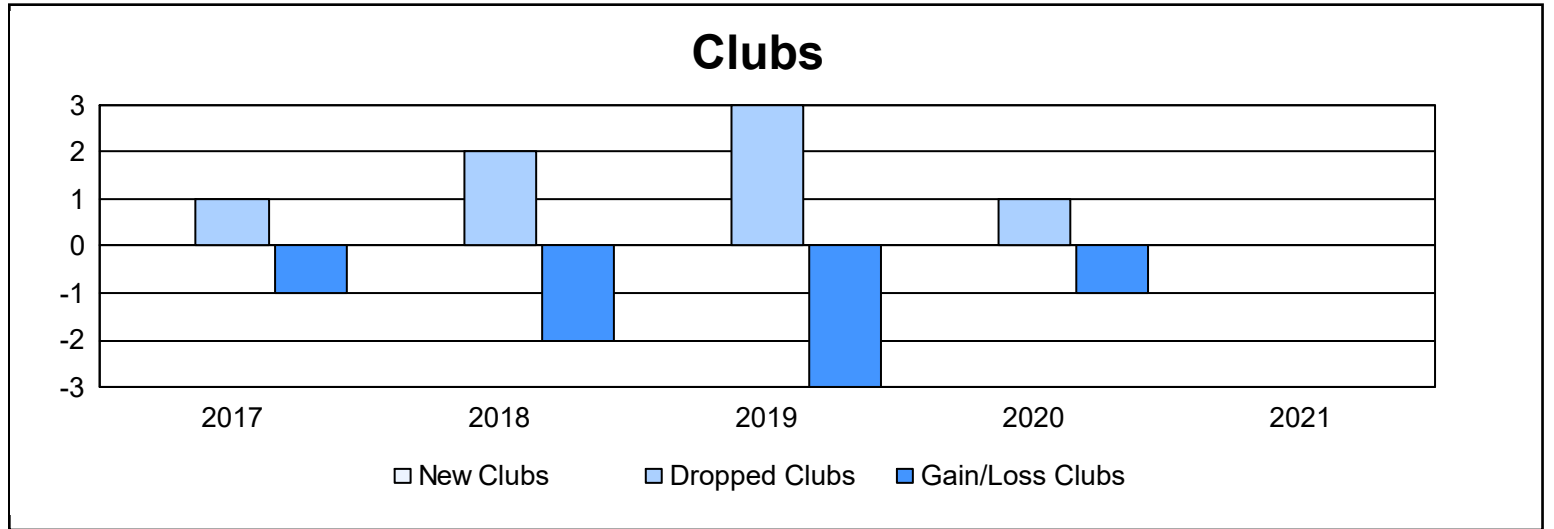

Year	New Clubs	Dropped Clubs	Gain/ Loss Clubs	New Members	Charter Members	Reinstate Members	Transfer Members	Total Member Added	Total Members Dropped	Gain/ Loss Members
2016-2017	0	1	-1	170	1	3	1	175	175	0
2017-2018	0	2	-2	144	2	10	2	158	166	-8
2018-2019	0	3	-3	124	12	7	4	147	177	-30
2019-2020	0	1	-1	87	2	4	2	95	164	-69
2020-2021	0	0	0	175	0	2	1	178	79	99
Average	0	1	-1	140	3	5	2	151	152	-2

Membership Composition June 2021 Cumulative

Gender Composition June 2021 Cumulative