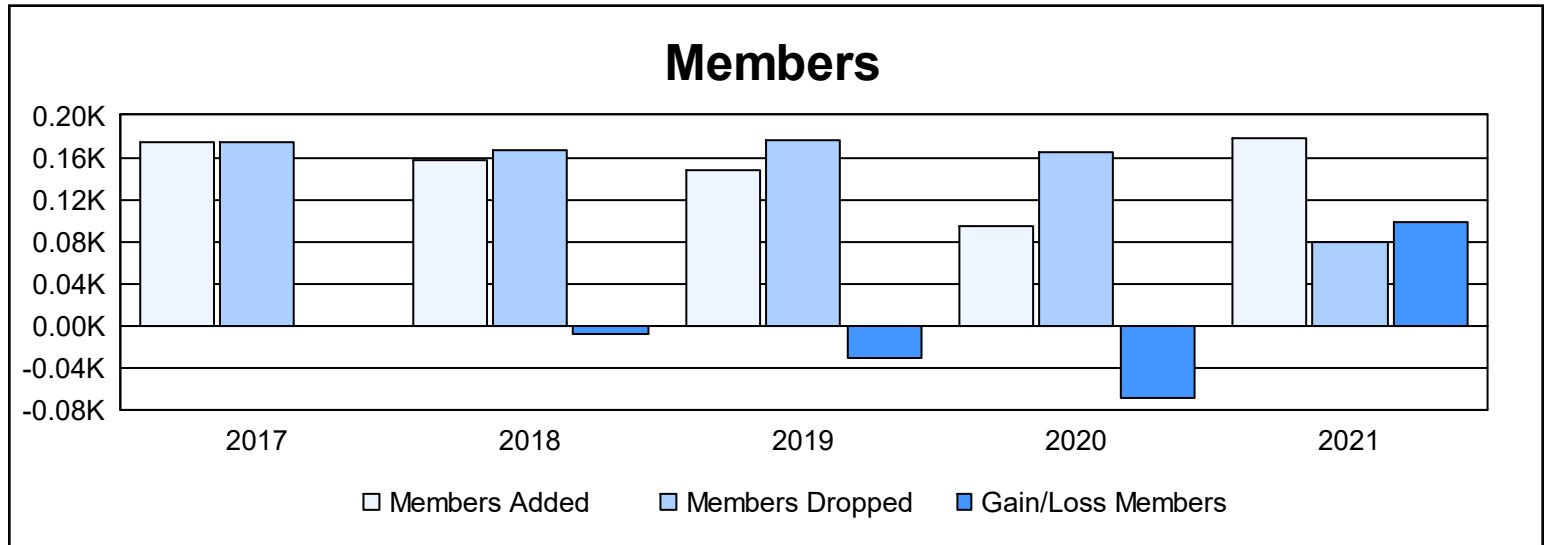

Year	New Clubs	Dropped Clubs	Gain/ Loss Clubs	New Members	Charter Members	Reinstate Members	Transfer Members	Total Member Added	Total Members Dropped	Gain/ Loss Members
2016-2017	0	1	-1	170	1	3	1	175	175	0
2017-2018	0	2	-2	144	2	10	2	158	166	-8
2018-2019	0	3	-3	124	12	7	4	147	177	-30
2019-2020	0	1	-1	87	2	4	2	95	164	-69
2020-2021	0	0	0	175	0	2	1	178	79	99
Average	0	1	-1	140	3	5	2	151	152	-2

Membership Composition June 2021 Cumulative

Gender Composition June 2021 Cumulative